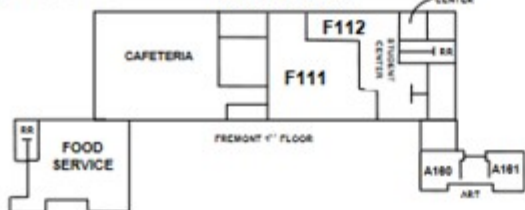

WEIGHT ROOM

LOCKER ROOMS

↑ TAK FUDENNA STADIUM →

WASHINGTON HIGH SCHOOL
38442 Fremont Blvd.
Fremont, ca 94536
(510) 505-7300

COUNTRY DRIVE

AMPHITHEATER

MPR

FREMONT BLVD.