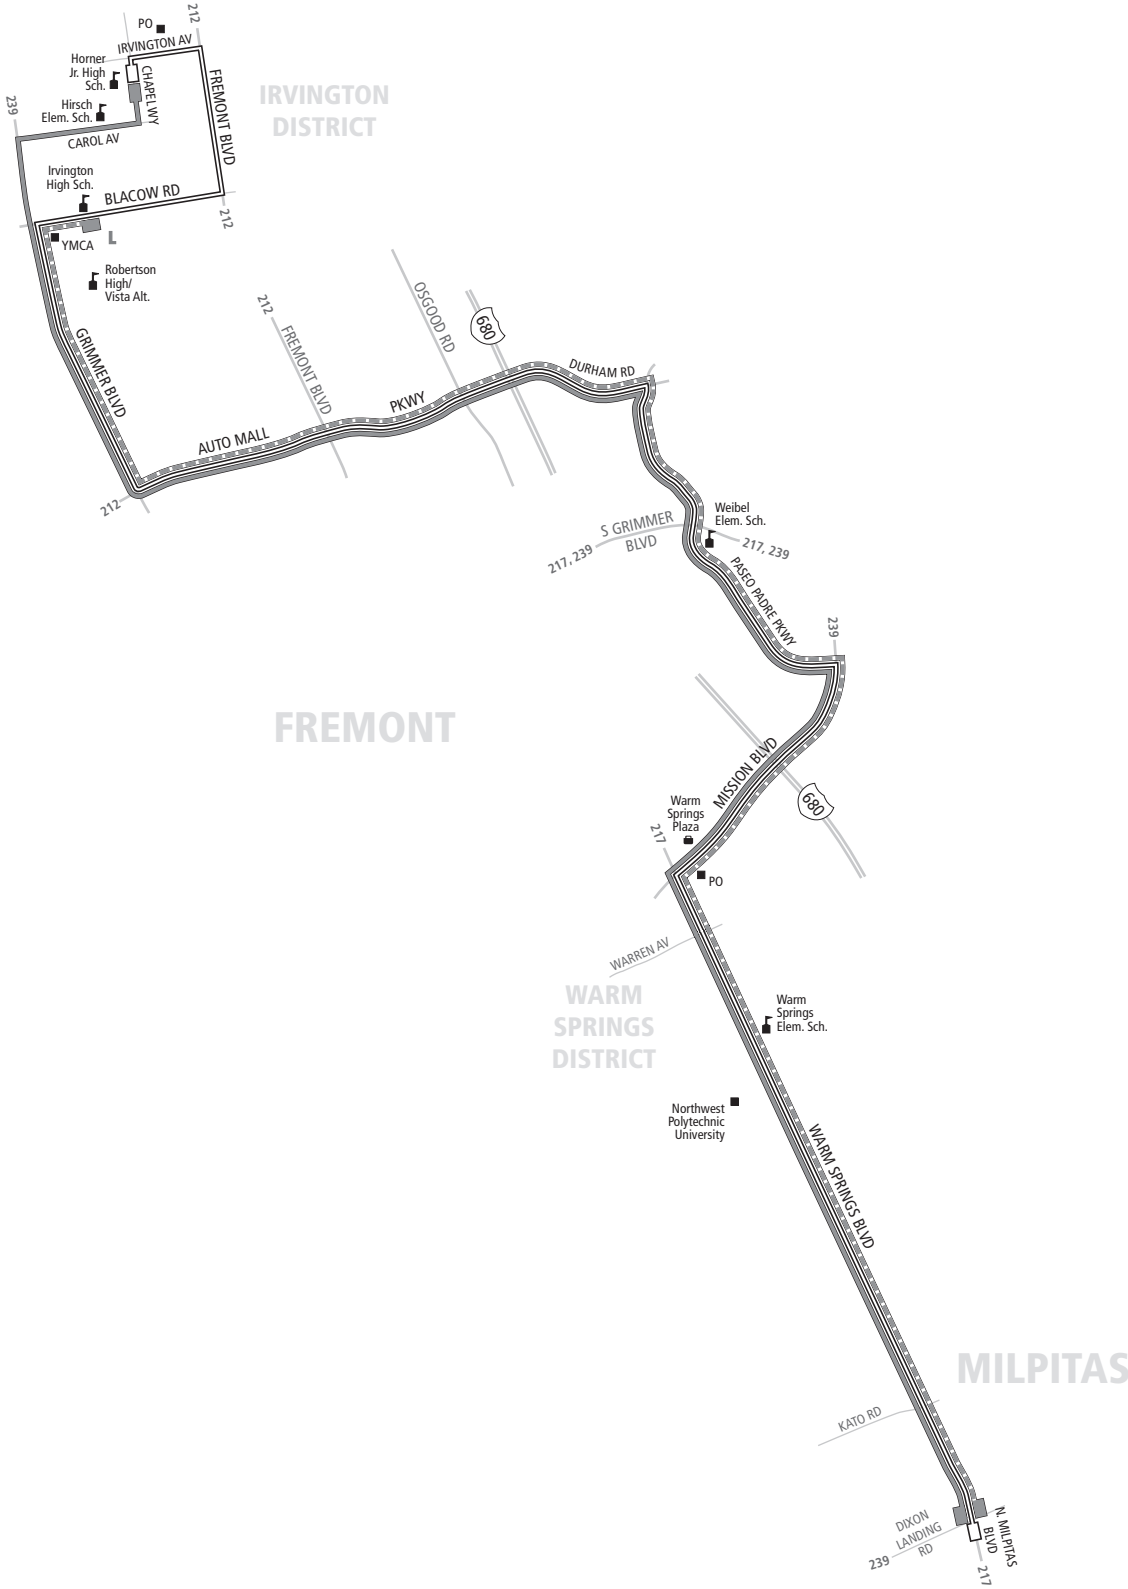

- Line 623 Morning Service to Horner Junior High School
- Line 623 Afternoon Service from Irvington High School
- Line 623 Afternoon Service from Horner Junior High School