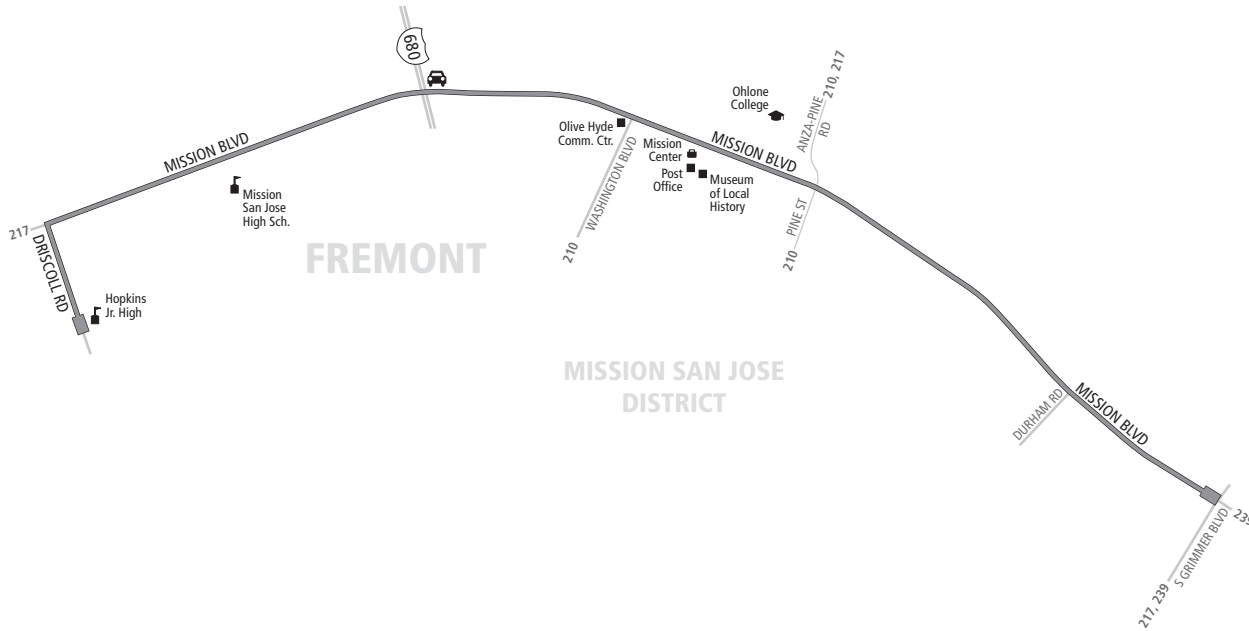

641 Monday through Friday except holidays To Hopkins Jr. High School

Note	Mission Blvd. & Grimmer Blvd.	Mission Blvd. & Washing- ton Blvd.	Mission San Jose High School	Hopkins Jr. High School	
WD-5	7:47a	7:51a	7:53a	7:57a	8:00a

641 Monday through Friday except holidays To Mission Blvd. & Grimmer Blvd.

Note	Hopkins Jr. High School	Mission Blvd. & Washing- ton Blvd.	Mission Blvd. & Cedar St.	Mission Blvd. & Grimmer Blvd.
W-6	1:31p	1:38p	1:40p	1:46p
xw-5	2:34p	2:41p	2:43p	2:49p

641 AC TRANSIT SCHEDULE

SUPPLEMENTARY SERVICE TO SCHOOLS

EFFECTIVE:

August 7, 2022

▶ **Hopkins Jr. High School**

▶ **Mission San Jose High School**

▶ **Mission San Jose**
Mission Blvd. between Driscoll Road and South Grimmer Blvd.

Monday through Friday except holidays

Lines that are part of AC Transit's supplementary service to schools are open to everyone. Regular local fares apply.

Line 641

N
Map not to scale
El mapa no está a escala
地圖不按比例縮放