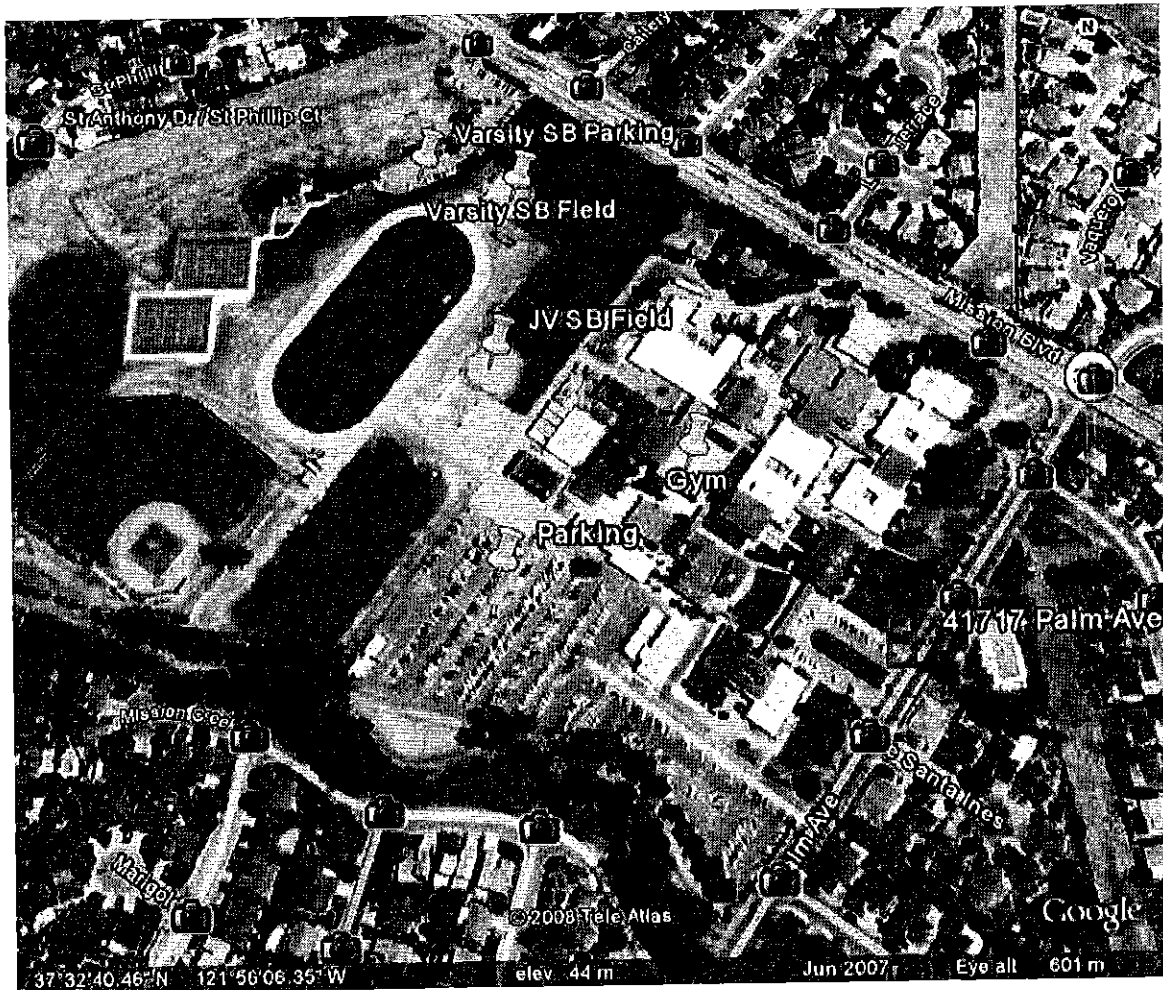

**American HS**  
**36300 Fremont Blvd., Fremont**

- Directions:** 880 North, Exit Thornton Ave., Right  
Left on Fremont Blvd.  
Right on Alder Ave.
- VB:** Left into parking lot just before SB fields  
Drive straight back, turn left at pool and park
- SB:** Park in lot or along Alder Ave. facing other direction

**Kennedy HS**  
**39999 Blacow Rd., Fremont**

**Directions:** West on Blacow Rd., just past Stevenson Blvd.  
Left into school  
Veer left towards ROP, then turn right  
Park at end of lot  
VB: Gym to the right  
SB: JV Field straight ahead, Varsity Field to the right of JV

**Logan HS**  
**1800 H St., Union City**

**Directions:** 880 North, Exit Decoto Rd. / Dumbarton Bridge  
Right on Decoto Rd., go 1.8 miles  
VB: Left on Alvarado Niles Rd. for 0.4 miles; Right onto H St.  
Gym on Right at Syracuse Ave.; Park in lot on Right  
SB: Left on Meyers Dr.; Park in lot on Right

**Mission HS**  
**41717 Palm Ave., Fremont**

- Directions:** Blacow East  
Left on Fremont Blvd.  
Right on Fremont Blvd./Washington Ave.  
Left on Mission Blvd.
- VB:** Left on Palm Ave., right into back parking lot  
Park in back right side of lot, follow sidewalk to gym
- SB:** JV/ Park in far back side of lot  
V / Pass Palm Ave. and turn left into lot off of Mission