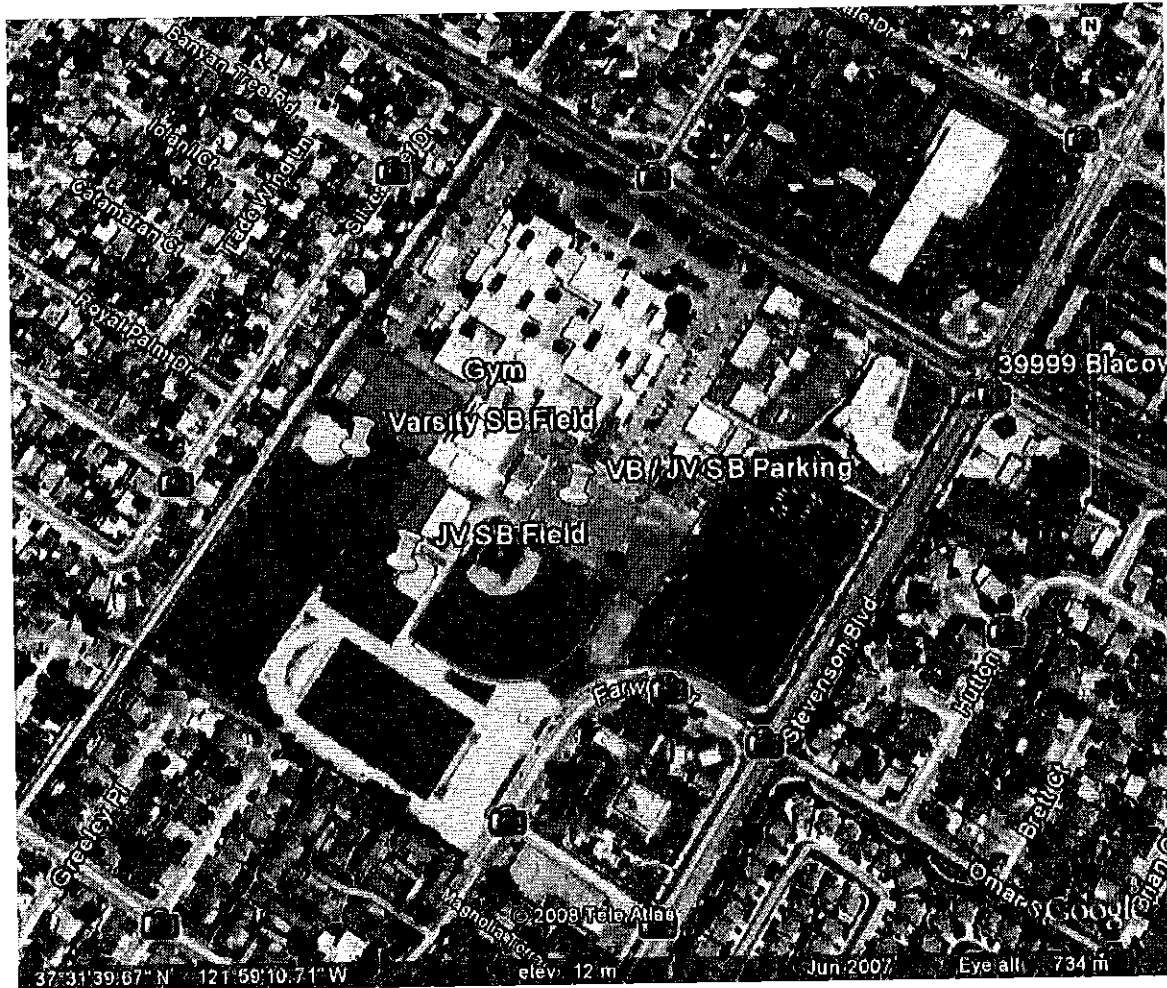

**American HS**  
**36300 Fremont Blvd., Fremont**

- Directions:** 880 North, Exit Thornton Ave., Right  
Left on Fremont Blvd.  
Right on Alder Ave.
- VB:** Left into parking lot just before SB fields  
Drive straight back, turn left at pool and park
- SB:** Park in lot or along Alder Ave. facing other direction

**Kennedy HS**  
**39999 Blacow Rd., Fremont**

**Directions:** West on Blacow Rd., just past Stevenson Blvd.  
Left into school  
Veer left towards ROP, then turn right  
Park at end of lot  
VB: Gym to the right  
SB: JV Field straight ahead, Varsity Field to the right of JV

**Logan HS**  
**1800 H St., Union City**

**Directions:** 880 North, Exit Decoto Rd. / Dumbarton Bridge  
Right on Decoto Rd., go 1.8 miles  
VB: Left on Alvarado Niles Rd. for 0.4 miles; Right onto H St.  
Gym on Right at Syracuse Ave.; Park in lot on Right  
SB: Left on Meyers Dr.; Park in lot on Right

**Washington HS**  
**38442 Fremont Blvd., Fremont**

**Directions:** 880 North, Exit Mowry Ave., Right  
Left on Fremont Blvd.  
Right on Country Dr.  
**VB:** Left into parking lot, park  
Walk past tennis courts; gym on right  
**SB:** Walk past TAK Stadium to softball fields (Bring chairs; no  
bleachers)