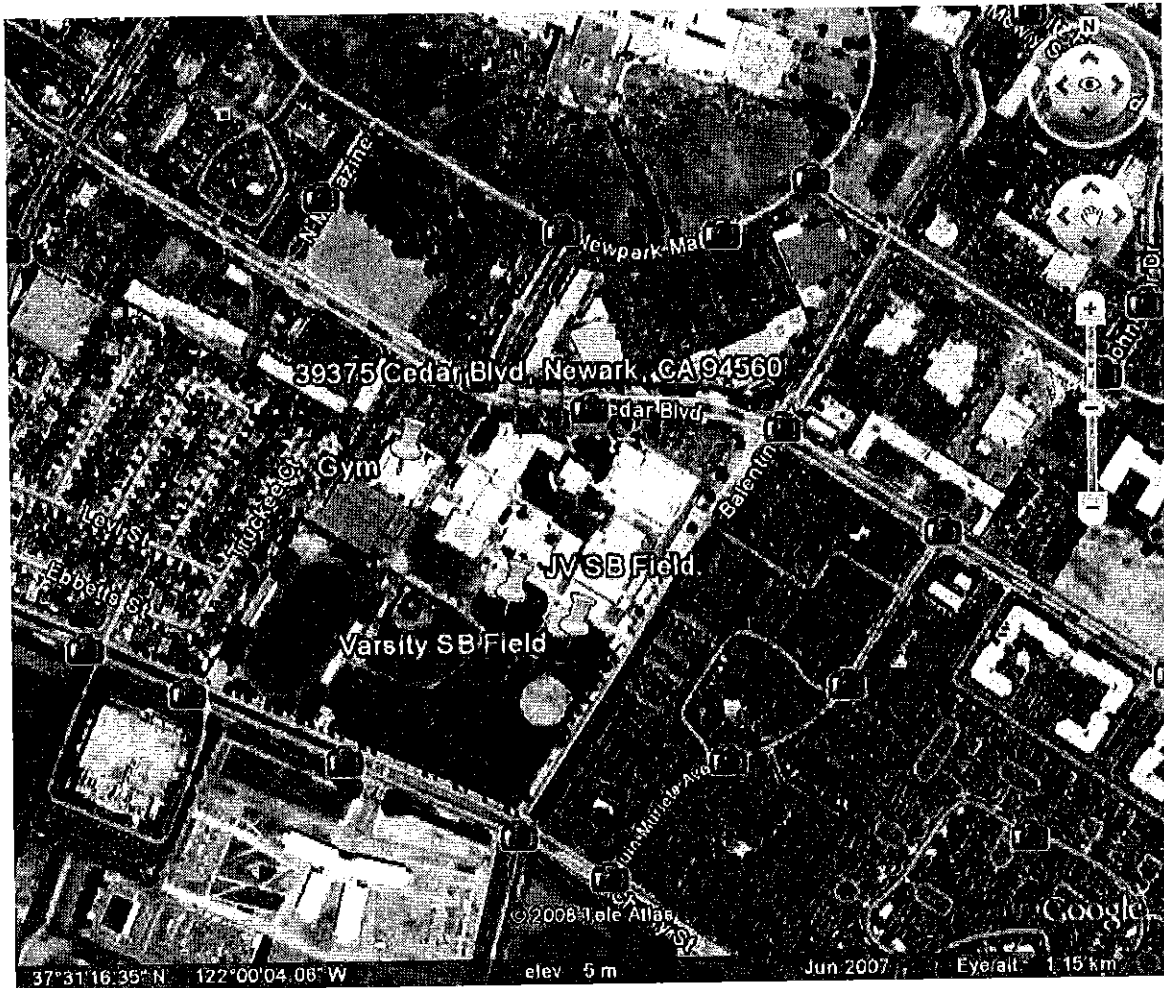

**Newark Memorial HS
39375 Cedar Blvd., Newark**

Directions: 880 North, Exit Stevenson Blvd., Left
Right onto Cedar Blvd.

- **VB:** Left into main parking lot
- **SB:** Left onto Balentine Dr., Right after buildings,
  Park on right before fields