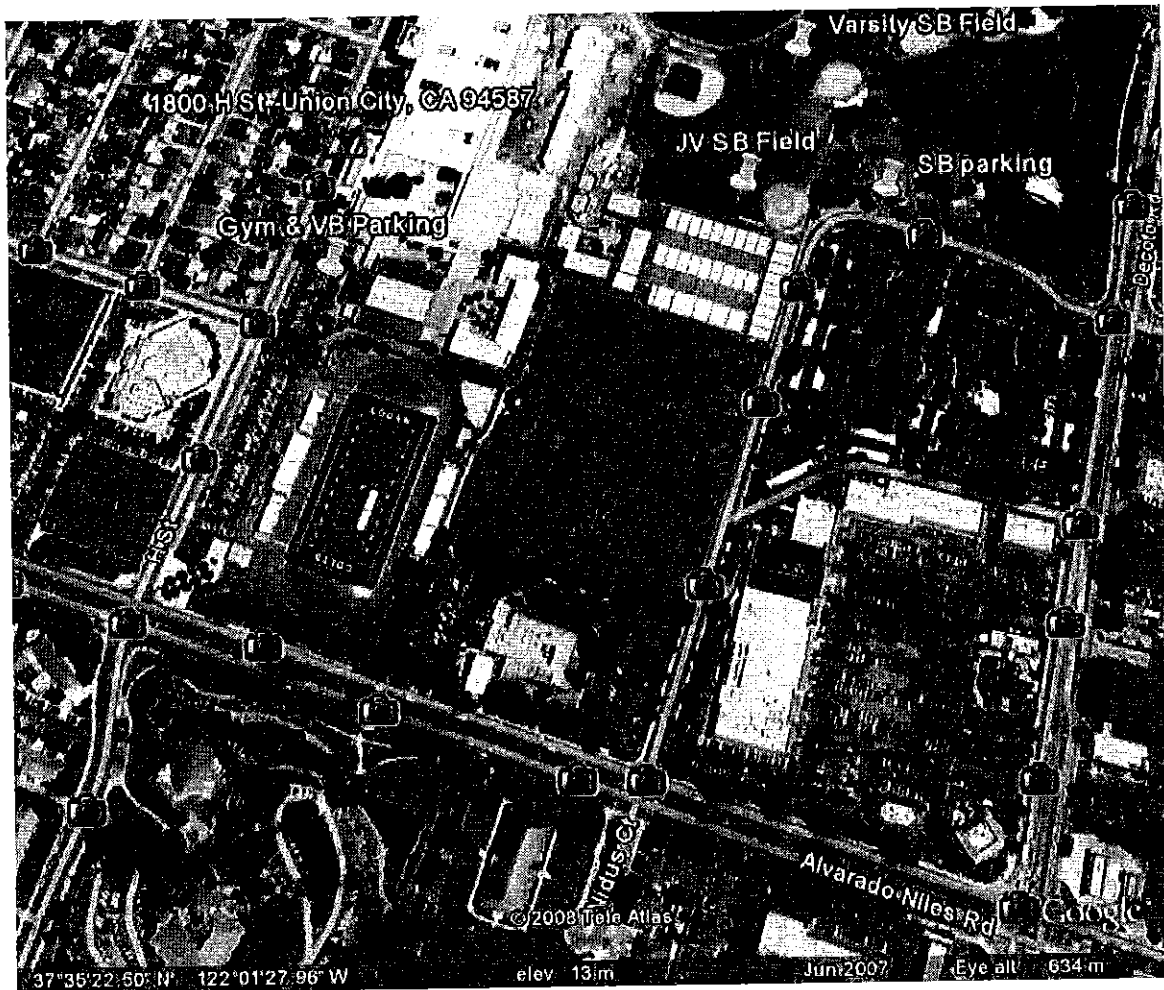

**American HS**  
**36300 Fremont Blvd., Fremont**

- Directions:** 880 North, Exit Thornton Ave., Right  
Left on Fremont Blvd.  
Right on Alder Ave.
- VB:** Left into parking lot just before SB fields  
Drive straight back, turn left at pool and park
- SB:** Park in lot or along Alder Ave. facing other direction

**Kennedy HS**  
**39999 Blacow Rd., Fremont**

**Directions:** West on Blacow Rd., just past Stevenson Blvd.  
Left into school  
Veer left towards ROP, then turn right  
Park at end of lot  
VB: Gym to the right  
SB: JV Field straight ahead, Varsity Field to the right of JV

**Logan HS**  
**1800 H St., Union City**

**Directions:** 880 North, Exit Decoto Rd. / Dumbarton Bridge  
Right on Decoto Rd., go 1.8 miles  
VB: Left on Alvarado Niles Rd. for 0.4 miles; Right onto H St.  
Gym on Right at Syracuse Ave.; Park in lot on Right  
SB: Left on Meyers Dr.; Park in lot on Right

**Washington HS**  
**38442 Fremont Blvd., Fremont**

**Directions:** 880 North, Exit Mowry Ave., Right  
Left on Fremont Blvd.  
Right on Country Dr.  
**VB:** Left into parking lot, park  
Walk past tennis courts; gym on right  
**SB:** Walk past TAK Stadium to softball fields (Bring chairs; no  
bleachers)